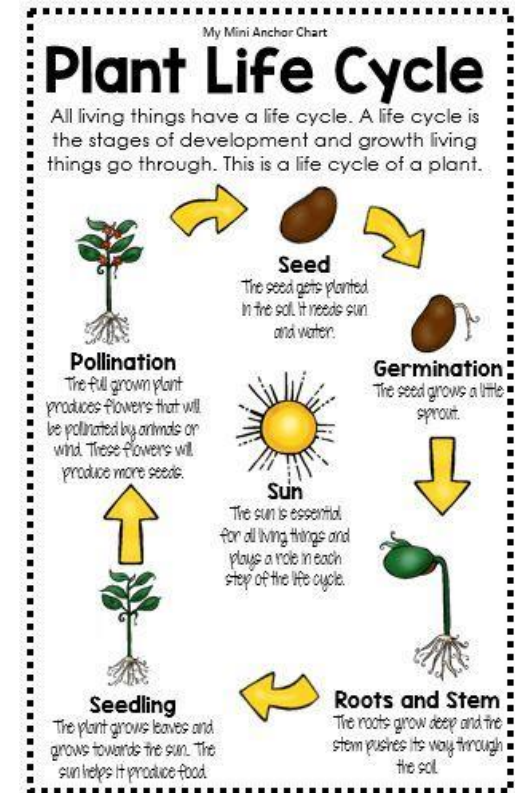

Vocabulary:

Germination	The development of a plant from a seed.
Seedling	A young plant.
Sprout	A shoot of a plant.
Blossom	When a tree or a bush produces flowers.
Deciduous	A tree that loses its leaves throughout the Autumn season.
Evergreen	A tree that retains leaves all year round.

Term 5- Green Fingers
Our Key question- How does your garden grow?

Vincent Van Gogh-
 Is a famous painter using nature as his inspiration.
 As he painted during the day he relied on sunlight so began to paint using quick strokes.

Did you know ...?

The leaves of a tree are green most of the time, but they can come in many colours, shapes and sizes. The leaves take in sunlight and use water and food from the roots to make the tree grow, and to reproduce.